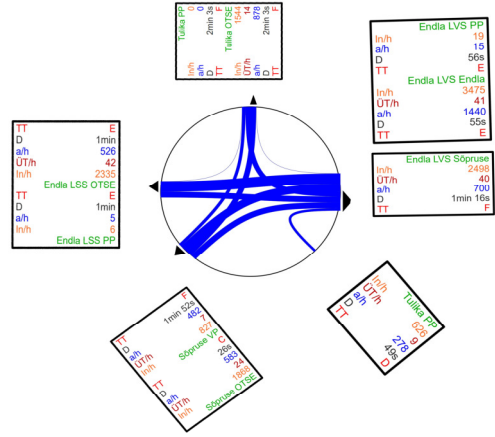

Mustamäe

Stsenaarium 0 vs Stsenaarium 3

Skaala  
(This network - BasalVRTUhr1 to Volume PVT [veh] (AP))

(This network - BasalVRTUhr1 to Volume PVT [veh] (AP))

(This network - BasalVRTUhr1 to Volume PVT [veh] (AP))

(This network - BasalVRTUhr1 to Volume PVT [veh] (AP))

(This network - BasalVRTUhr1 to Volume PVT [veh] (AP))

(This network - BasalVRTUhr1 to Volume PVT [veh] (AP))

(This network - BasalVRTUhr1 to Volume PVT [veh] (AP))

Stsenaarium 3 Sõpruse-Koskia

Stsenaarium 3 Sõpruse-Tulika-Endla

Stsenaarium 3 Endla-Madara

Stsenaarium 3 Tehnika-Endla

Stsenaarium 3 Tehnika-Luise