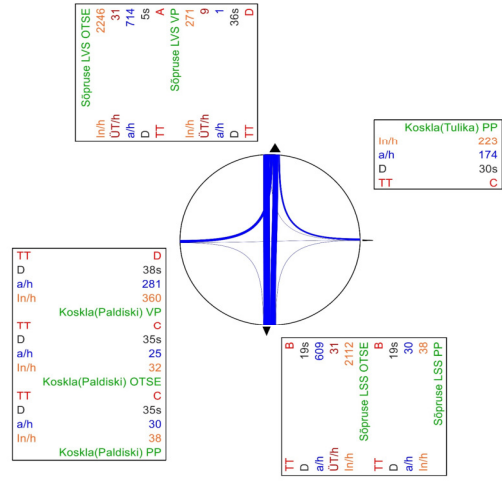

Stsenaarium 3 Sõpruse-Koskia