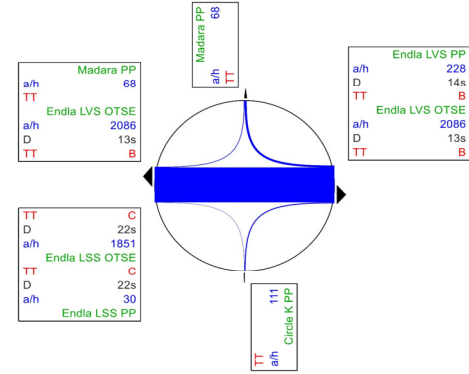

Mustamäe

Stsenaarium 0 vs Stsenaarium 3

Skaala  
(This network - BasalVRTUhr1 to Volume PVT [veh] (AP))

(This network - BasalVRTUhr1 to Volume PVT [veh] (AP))

(This network - BasalVRTUhr1 to Volume PVT [veh] (AP))

(This network - BasalVRTUhr1 to Volume PVT [veh] (AP))

(This network - BasalVRTUhr1 to Volume PVT [veh] (AP))

(This network - BasalVRTUhr1 to Volume PVT [veh] (AP))

(This network - BasalVRTUhr1 to Volume PVT [veh] (AP))

Stsenaarium 3 Sõpruse-Koskia

Stsenaarium 3 Sõpruse-Tulika-Endla

Stsenaarium 3 Endla-Madara

Stsenaarium 3 Tehnika-Endla

Stsenaarium 3 Tehnika-Luise